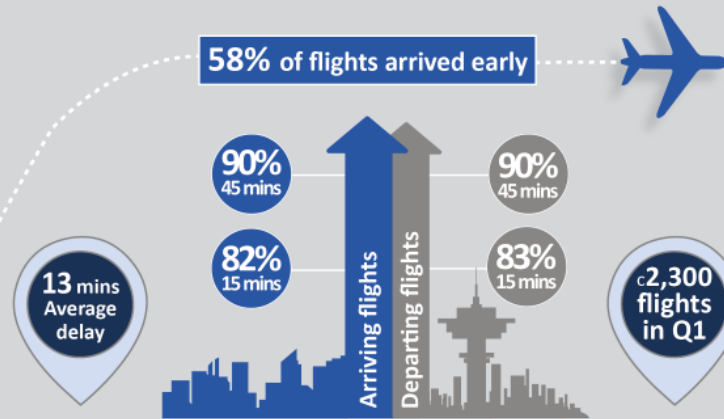

58% of flights arrived early

Flight punctuality to and from Jersey Airport

Proportion of flights within scheduled time

Excluding flights affected by weather