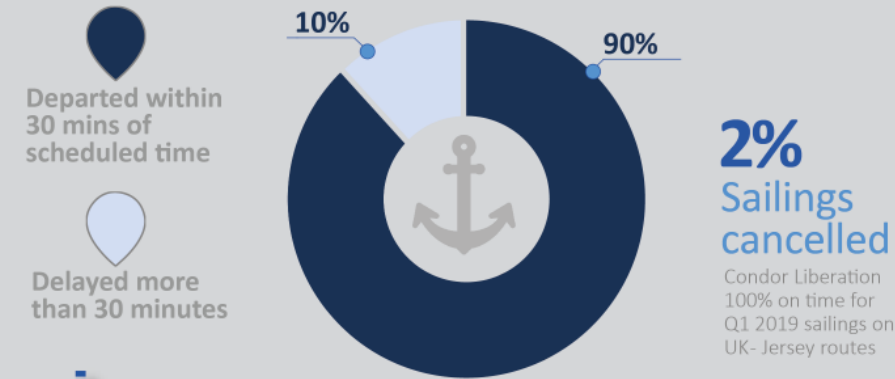

Punctuality of sailings Within scheduled time

Percentage based on sailings that took place

Jersey as a destination airport

Jersey is classed as a 'destination airport' - i.e. no airlines are based here meaning flights do not originate from the Island. This means if a flight schedule is affected prior to arriving in the Island it will impact on the flight schedule time and could cause a delay on the Jersey departure.

When an aircraft lands in Jersey, the airline and its ground handling agent, supported by Ports of Jersey, work hard to turn the flight around as quickly as possible.

Time for passengers to clear security